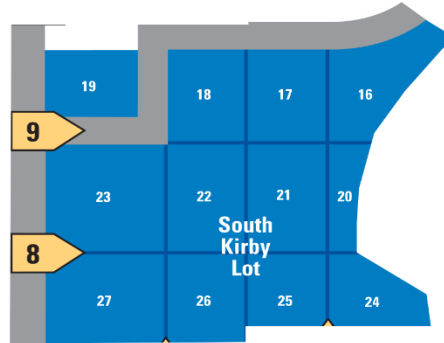

nrg stadium
HOUSTON, TEXAS

-  ATM
-  Elevator
-  Escalator
-  Family Restrooms
-  First Aid
-  Freight Elevator
-  Guest Services
-  Ramp Tower
-  Suite Entrances
-  Restroom
-  Stairs
-  Terraces
-  Wheelchair Accessible

PARKING

ALL PARKING WILL BE IN BLUE LOT
USE ENTRANCES 8 & 9 FOR PARKING

SOUTH LOOP INTERSTATE 610

Directions to NRG Stadium from CTHS

Take a right on Genoa Red-Bluff.
 Take a right on Sam Houston Tollway South. Continue on Sam Houston Tollway South.
 Exit TX-288 North. Take a right and continue on TX-288 North.
 Exit South Loop Interstate 610 West. Continue on 610 West.
 Exit Kirby Dr. Take a right on Kirby Dr.
 Take a right to enter the Blue Lot.
 Blue Lot Parking Gates are gates 8 & 9.