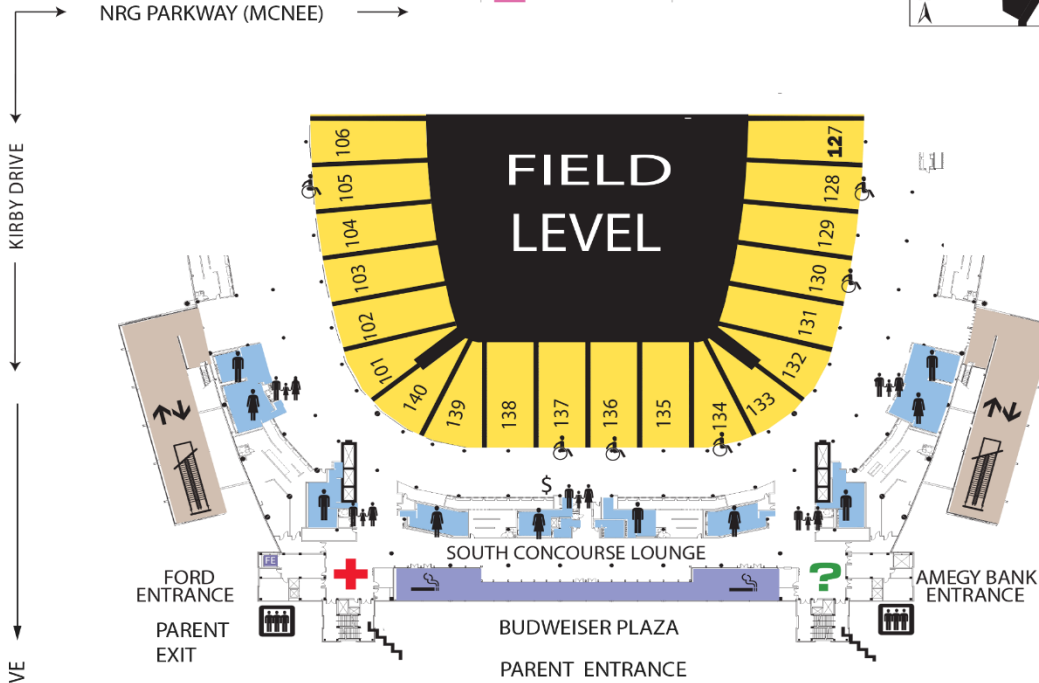

nrg stadium
HOUSTON, TEXAS

-  ATM
-  Elevator
-  Escalator
-  Family Restrooms
-  First Aid
-  Freight Elevator
-  Guest Services
-  Ramp Tower
-  Suite Entrances
-  Restroom
-  Stairs
-  Terraces
-  Wheelchair Accessible

PARKING

ALL PARKING WILL BE IN BLUE LOT
USE ENTRANCES 8 & 9 FOR PARKING

SOUTH LOOP INTERSTATE 610

Directions to NRG Stadium from CTHS

Take a right on Genoa Red-Bluff.
 Take a right on Sam Houston Tollway South. Continue on Sam Houston Tollway South.
 Exit TX-288 North. Take a right and continue on TX-288 North.
 Exit South Loop Interstate 610 West. Continue on 610 West.
 Exit Kirby Dr. Take a right on Kirby Dr.
 Take a right to enter the Blue Lot.
 Blue Lot Parking Gates are gates 8 & 9.